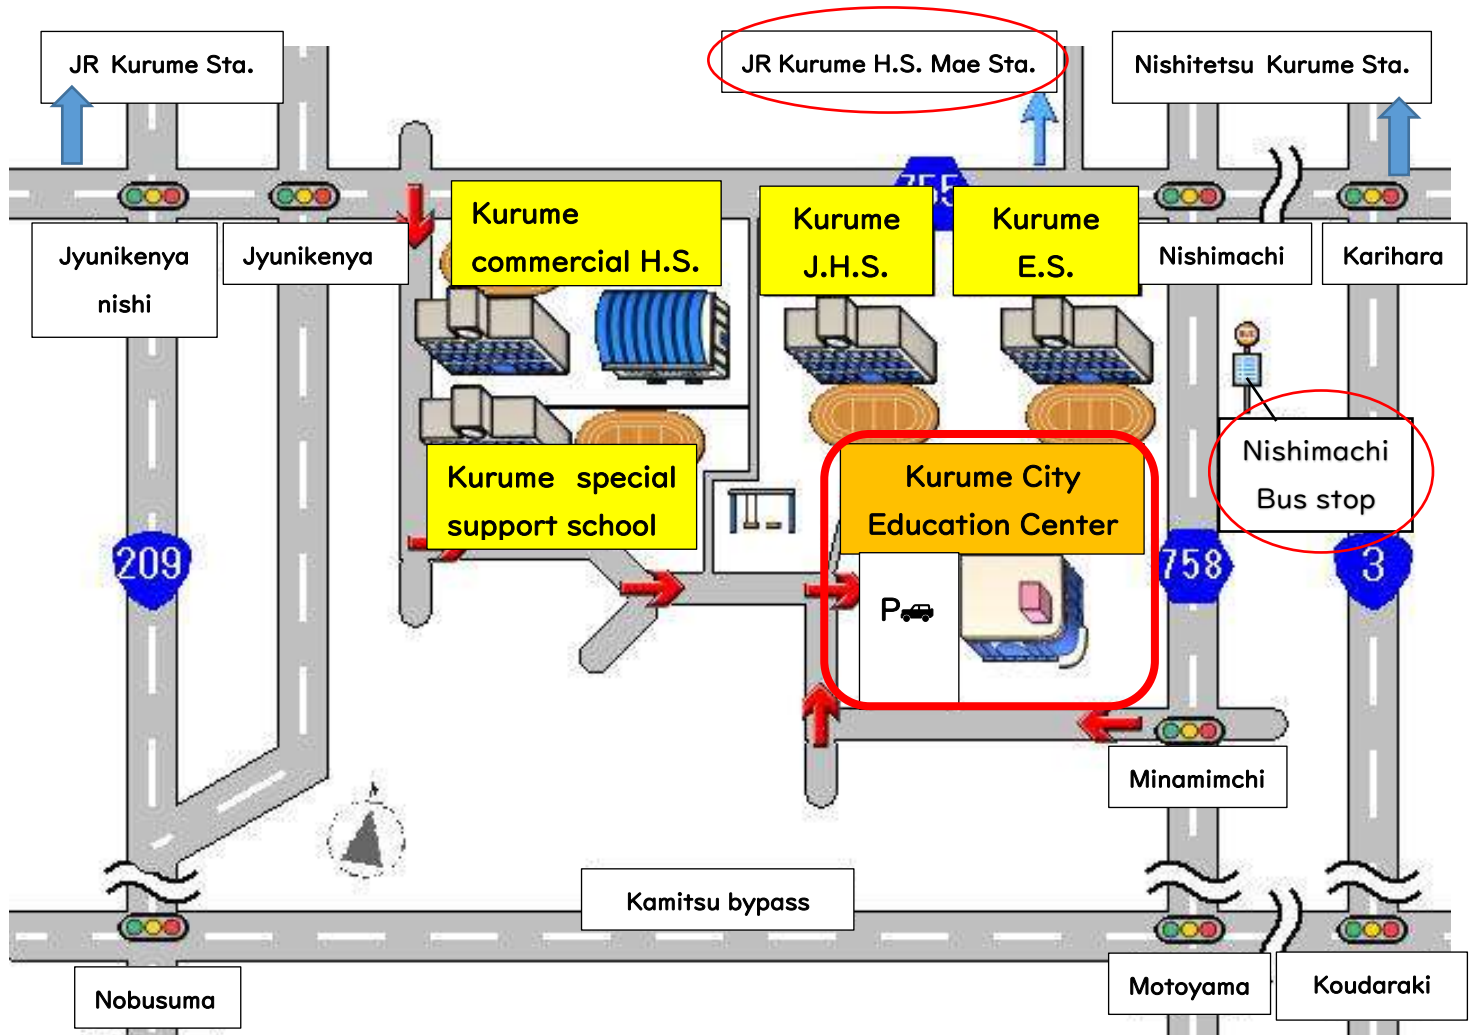

Japanese Startup Course Participation application form

Pangalan ng mga bata	
Grade	
Pangalan ng magulang	
Pang-emergency na contact (Numero ng telepono)	

※Ang impormasyong ito ay gagamitin lamang para sa kursong ito.