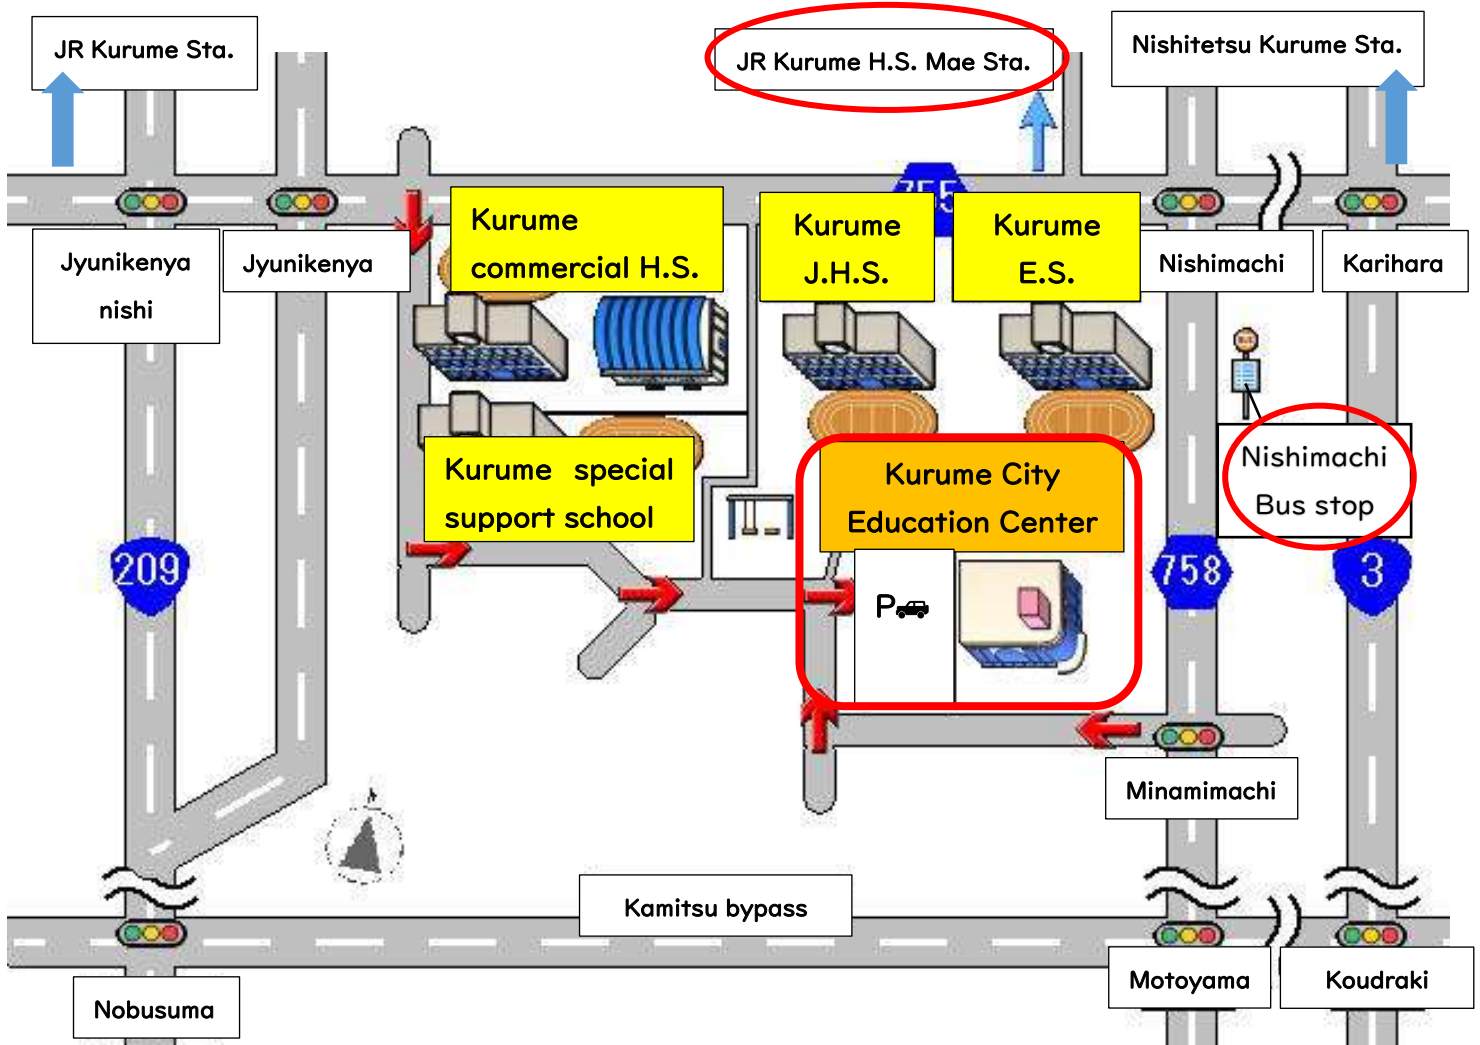

【Bus name】 Nishitetsu Bus 32 ^{や め えいぎょうしょ}八女営業所(Yameeigyosyo)

55 ^{は い ぬ づ か え き ま え}羽犬塚駅前(Hainuzukaekimae)

10 minutes walk from ^{にしまち}西町(Nishimachi) (bus stop)

From JR Kurume High School Mae Station

8-9 minutes walk

Directions

Japanese Startup Course
Participating application form

Children's name	
Grade	
Parent's name	
Emergency contact (Telephone number)	

※This information will be used only for this course.