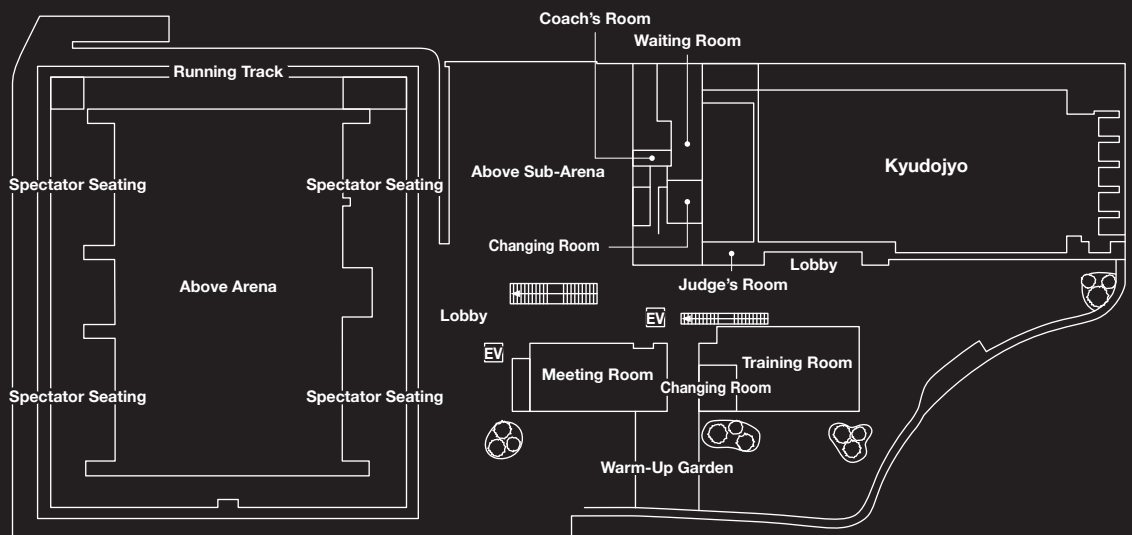

be Completed

Kurume Sports Complex Layout

This sports complex is a combination of an Arena, Sub-Arena, Budojyo (Martial Arts Hall) with a tatami floor and wooden floor, Track & Field, Sub-Track & Field, Baseball Stadium, and a Tennis Court.

- ① Baseball Stadium
- ② Arena (Gymnasium) / Budojyo (Martial Arts Hall) / Kyudojyo (Japanese Archery Range) / Management Office
- ③ Track & Field
- ④ Sub-Track & Field
- ⑤ Tennis Court
- ※ ② To be completed in 2018

The Main Arena has space for three basketball courts, and the Sub-Arena has one basketball court. There is also space for four Judo mats and four Karate mats in the two Budojyo (Martial Arts Hall), and space for twelve people at the Kyudojyo (Japanese Archery Range). Each of these areas have ample space for people to watch. There is also a large Training Room, Changing Rooms, Meeting Rooms, and a Medical Room. This is a spacious sports complex.

2_F