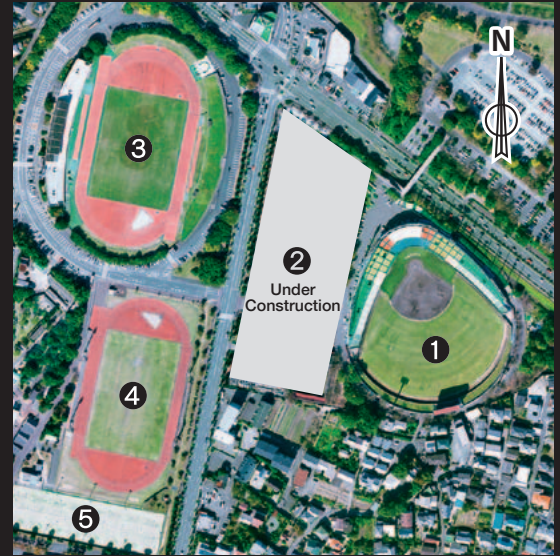

# The State-of-the-Art Gymnasium Complex will in Spring 2018 to Create the New, Enriched Kurume Sports Complex.

Over the years, Kurume Sports Complex has hosted numerous athletic competitions with tense, exciting, and dramatic moments. The facility is located in a conveniently accessible city brimming with nature. Chuo Park with beautiful green grass, Hyakunen Park with cherry trees and azalea flowers, and the crystal clear Chikugo River are near Kurume Sports Complex. Extensive discussions were held with athletes in order to create the ideal gymnasium complex. To be completed in spring 2018, the renewed gymnasium complex will transform Kurume Sports Complex into the perfect venue for a diverse range of athletic competitions.

The new state-of-the-art gymnasium is a combination of an Arena, Budojyo (Martial Arts Hall), and Kyudojyo (Japanese Archery Range) that is adjacent to the Track & Field and Baseball Stadium. This venue is the ideal training camp location for a variety of sports.

1F

■ Building Area / 14,691.60㎡ ■ Floor Area / 18,815.73㎡ ■ Floors / 2 ■ Building Height / 20.910m

## Kurume Sports Complex Layout

This sports complex is a combination of an Arena, Sub-Arena, Budojyo (Martial Arts Hall) with a tatami floor and wooden floor, Track & Field, Sub-Track & Field, Baseball Stadium, and a Tennis Court.