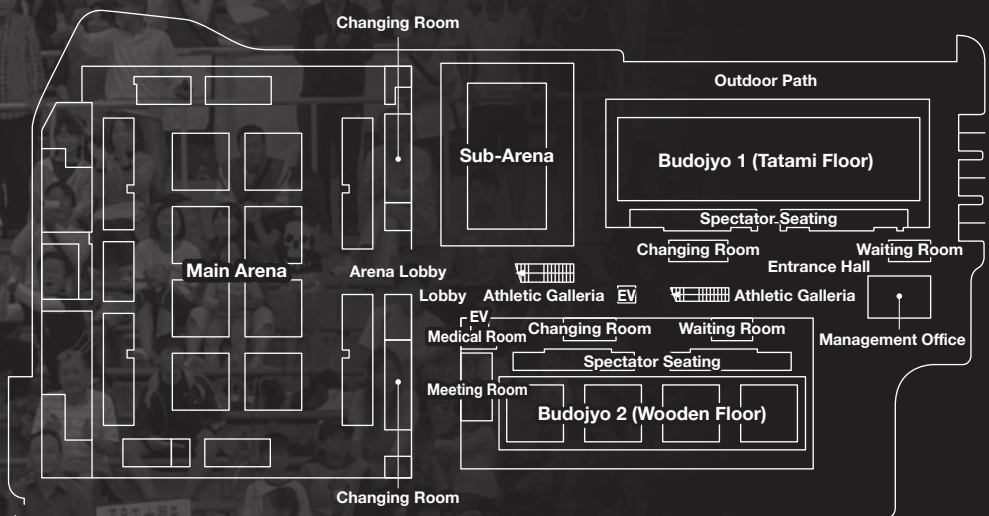

# The State-of-the-Art Gymnasium Complex will in Spring 2018 to Create the New, Enriched Kurume Sports Complex.

Over the years, Kurume Sports Complex has hosted numerous athletic competitions with tense, exciting, and dramatic moments. The facility is located in a conveniently accessible city brimming with nature. Chuo Park with beautiful green grass, Hyakunen Park with cherry trees and azalea flowers, and the crystal clear Chikugo River are near Kurume Sports Complex. Extensive discussions were held with athletes in order to create the ideal gymnasium complex. To be completed in spring 2018, the renewed gymnasium complex will transform Kurume Sports Complex into the perfect venue for a diverse range of athletic competitions.

The new state-of-the-art gymnasium is a combination of an Arena, Budojyo (Martial Arts Hall), and Kyudojyo (Japanese Archery Range) that is adjacent to the Track & Field and Baseball Stadium. This venue is the ideal training camp location for a variety of sports.

1F

■ Building Area / 14,691.60㎡ ■ Floor Area / 18,815.73㎡ ■ Floors / 2 ■ Building Height / 20.910m

## Flexible Sub-Arena

Adjacent to the Main Arena, the Sub-Arena has space for one basketball court and is the perfect auxiliary space. The very convenient, flexible space can also be transformed into a waiting room for the Budojyo and Kyudojyo.